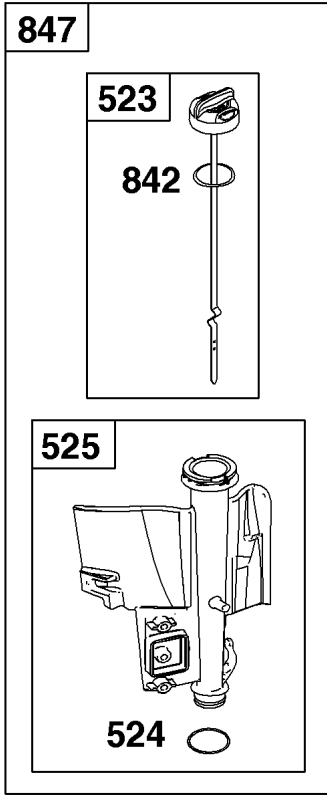

Not For
Reproduction

Crankcase Cover/Sump and Lubrication Group

REF NO	PART NO	QTY	DESCRIPTION
4	697106	1	SUMP, Engine
12	697110	1	GASKET, Crankcase
15	690946	1	PLUG, Oil Drain
20	795387	1	SEAL, Oil -(PTO Side)
22	692125	10	SCREW -(Crankcase Cover/Sump)
43	691968	1	SLINGER, Governor/Oil
523	699908	1	DIPSTICK
524	691032	1	SEAL, O-Ring -(Dipstick Tube)
525	697085	1	TUBE, Dipstick
842	691031	1	SEAL, O-Ring -(Dipstick Cap)
847	790443	1	DIPSTICK/TUBE ASSEMBLY
850	100106	1	SEALANT, Liquid

Not For Reproduction