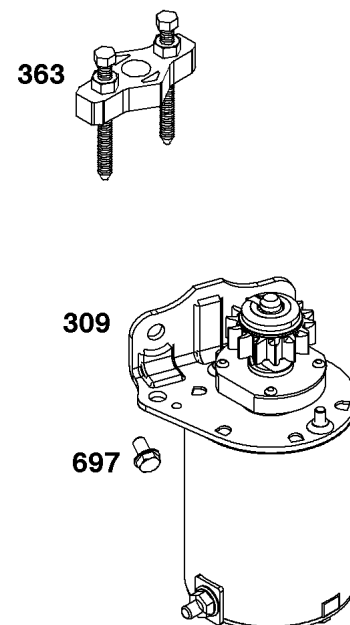

Exhaust Group

REF NO	PART NO	QTY	DESCRIPTION
81	691178	1	LOCK, Muffler Screw
300	795997	1	MUFFLER
613	691416	2	SCREW -(Muffler)
613B	690297	1	SCREW -(Regulator) (Muffler)
676	795036	1	DEFLECTOR, Muffler
677	690661	4	SCREW -(Muffler Deflector)
823	698941	2	SCREW -(Muffler Adapter)
864	796002	1	ADAPTER, Muffler
883	692236	1	GASKET, Exhaust

Not For Reproduction