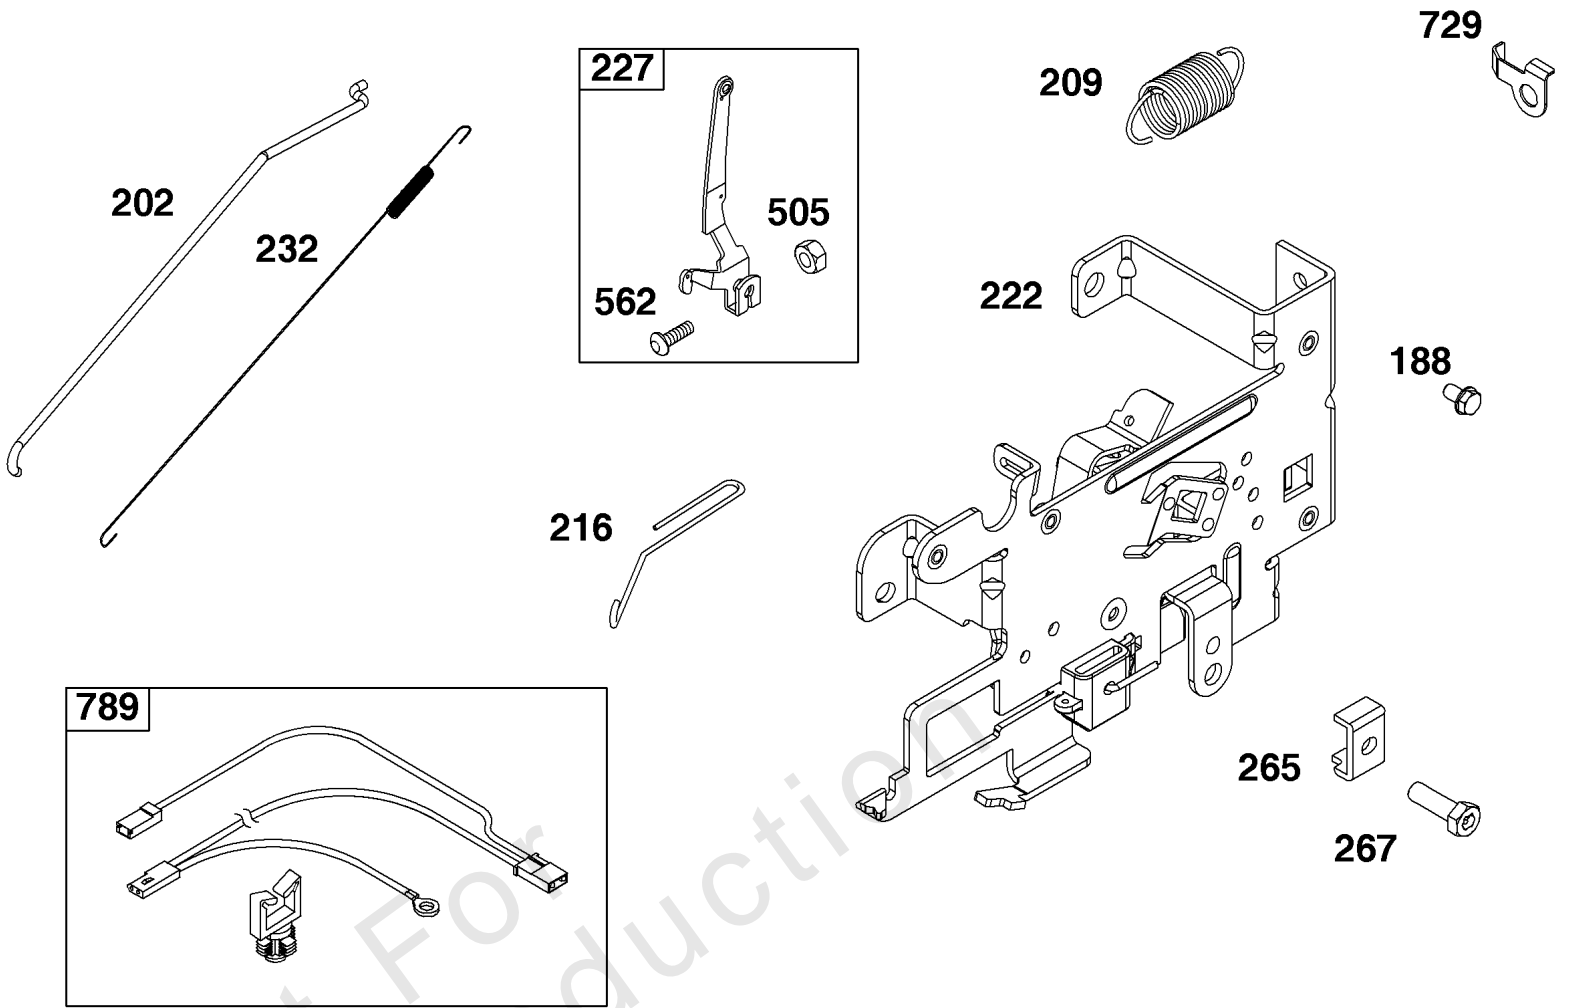

## ***Blower Housing and Air Cleaner Group***

<b>REF NO</b>	<b>PART NO</b>	<b>QTY</b>	<b>DESCRIPTION</b>
304	591641	1	HOUSING, Blower
305	596718	2	SCREW -(Blower Housing)
305A	799370	2	SCREW -(Blower Housing)
305B	795891	1	SCREW -(Blower Housing)
431	797901	1	ELBOW, Intake
445	591583	1	FILTER, A/C Cartridge
964	799159	1	CAP, Connector
968	591646	1	COVER, Air Cleaner
1036	-----	1	LABEL, Emissions -(Available from a Briggs & Stratton Authorized Dealer)
1266	691917	1	SEAL, O-Ring -(Intake Elbow)
1319	794467	1	LABEL, Warning -(REQUIRED When Replacing Parts With Warning Labels Affixed)
1319A	797669	1	LABEL, Warning -(REQUIRED When Replacing Parts With Warning Labels Affixed)

## Controls Group

REF NO	PART NO	QTY	DESCRIPTION
188	691693	2	SCREW -(Control Bracket)
202	691841	1	LINK, Mechanical Governor
209	792602	1	SPRING, Governor
216	691840	1	LINK, Choke
222	597209	1	BRACKET, Control
227	691374	1	LEVER, Governor Control
232	691842	1	SPRING, Governor Link
265	691024	1	CLAMP, Casing
267	794904	1	SCREW -(Casing Clamp)
505	691251	1	NUT -(Governor Control Lever)
562	691119	1	BOLT -(Governor Control Lever)
729	691224	1	CLIP, Wire
789	692037	1	HARNESS, Wiring