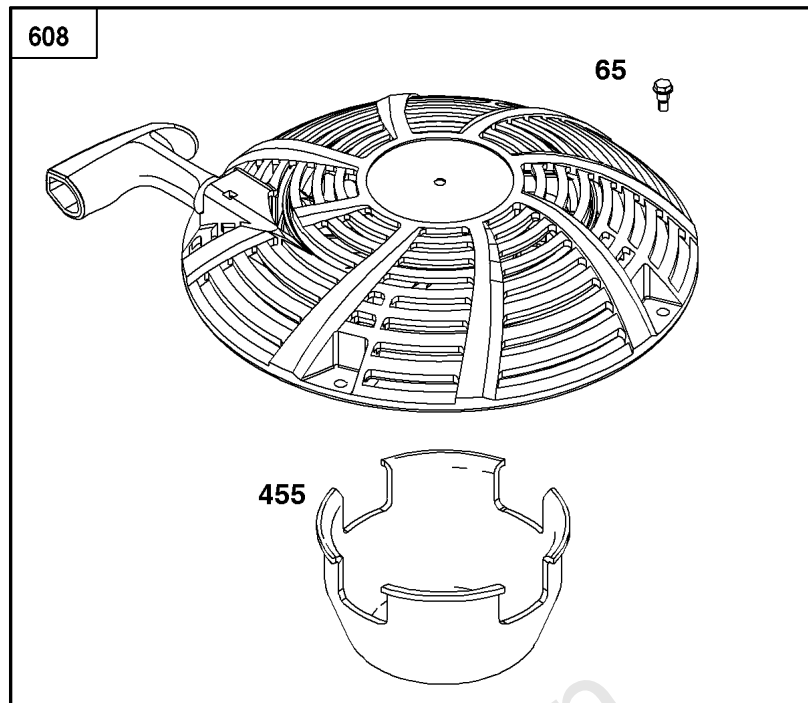

Exhaust Group

REF NO	PART NO	QTY	DESCRIPTION
81	691178	1	LOCK, Muffler Screw
300	795997	1	MUFFLER
613	691416	2	SCREW -(Muffler)
613B	690297	1	SCREW -(Regulator) (Muffler)
676	795036	1	DEFLECTOR, Muffler
677	690661	4	SCREW -(Muffler Deflector)
823	698941	2	SCREW -(Muffler Adapter)
864	796002	1	ADAPTER, Muffler
883	692236	1	GASKET, Exhaust

Not For Reproduction