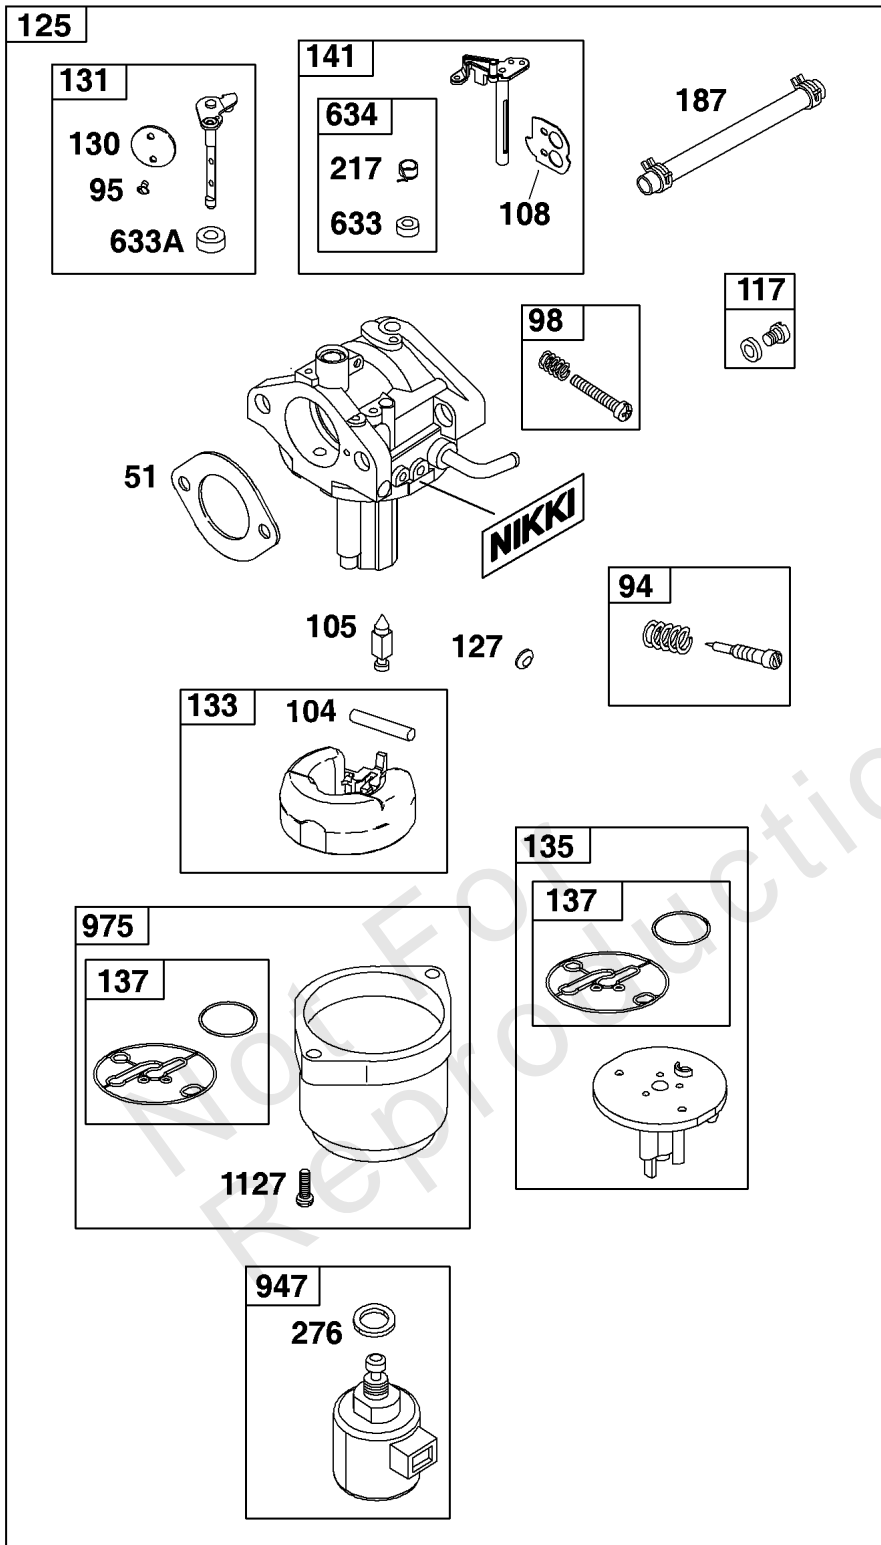

## Alternator Group

REF NO	PART NO	QTY	DESCRIPTION
474	592829	1	ALTERNATOR
501	794360	1	REGULATOR
526	697088	1	SCREW -(Regulator)
578	692306	1	WIRE ASSEMBLY
1059	698516	1	KIT, Screw/Washer
1119	691183	2	SCREW -(Alternator)

## Carburetor and Fuel Supply Group

REF NO	PART NO	QTY	DESCRIPTION
51	-----	1	GASKET, Intake -(Part information located in Cylinder Head Group.)
53	591260	2	STUD -(Carburetor)
94	793610	1	KIT, Idle Mixture
95	690718	2	SCREW -(Throttle Valve)
98	695408	1	KIT, Idle Speed
104	694918	1	PIN, Float Hinge
105	696136	1	VALVE, Float Needle
108	698773	1	VALVE, Choke
117	791405	1	JET, Main -(Standard)
118	698788	1	JET, Main -(High Altitude)
121	796184	1	KIT, Carburetor Overhaul -(Service Kits may include extra parts not specific to this engine.)
125	593433	1	CARBURETOR
127	690727	1	PLUG, Welch
130	698774	1	VALVE, Throttle
131	698776	1	KIT, Throttle Shaft
133	694914	1	FLOAT, Carburetor
135	796400	1	TUBE, Fuel Transfer
137	698781	1	GASKET, Float Bowl
141	698778	1	KIT, Choke Shaft
187	791766	2	LINE, Fuel
187B	791805	1	LINE, Fuel
187D	791744	1	LINE, Fuel
217	695409	1	SPRING, Choke Return
240	84001895	1	FILTER, Fuel
276	695410	1	WASHER, Sealing
387	808656	1	PUMP, Fuel
601	791850	6	CLAMP, Hose
617	-----	1	SEAL, O-Ring -(Part information located in Cylinder Head Group.)
633	699813	1	SEAL, Choke/Throttle Shaft
633A	690998	1	SEAL, Choke/Throttle Shaft
634	698779	1	SPRING/SEAL ASSEMBLY
654	690958	2	NUT -(Carburetor)
773	796448	2	RETAINER
947	596038	1	SOLENOID, Fuel
975	699502	1	BOWL, Float
1127	695407	2	SCREW -(Float Bowl) (Float Bowl to Carburetor Body)
1139	796449	2	WASHER
1266	-----	1	SEAL, O-Ring -(Part information located in Blower Housing and Air Cleaner Group.)