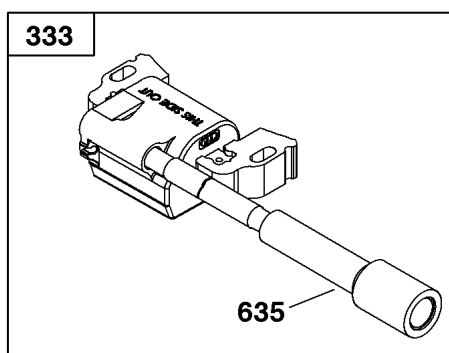

Exhaust Group

REF NO	PART NO	QTY	DESCRIPTION
81	691178	1	LOCK, Muffler Screw
300	795997	1	MUFFLER
613	691416	2	SCREW -(Muffler)
613B	690297	1	SCREW -(Regulator) (Muffler)
676	795036	1	DEFLECTOR, Muffler
677	690661	4	SCREW -(Muffler Deflector)
823	698941	2	SCREW -(Muffler Adapter)
864	796002	1	ADAPTER, Muffler
883	692236	1	GASKET, Exhaust

Not For Reproduction