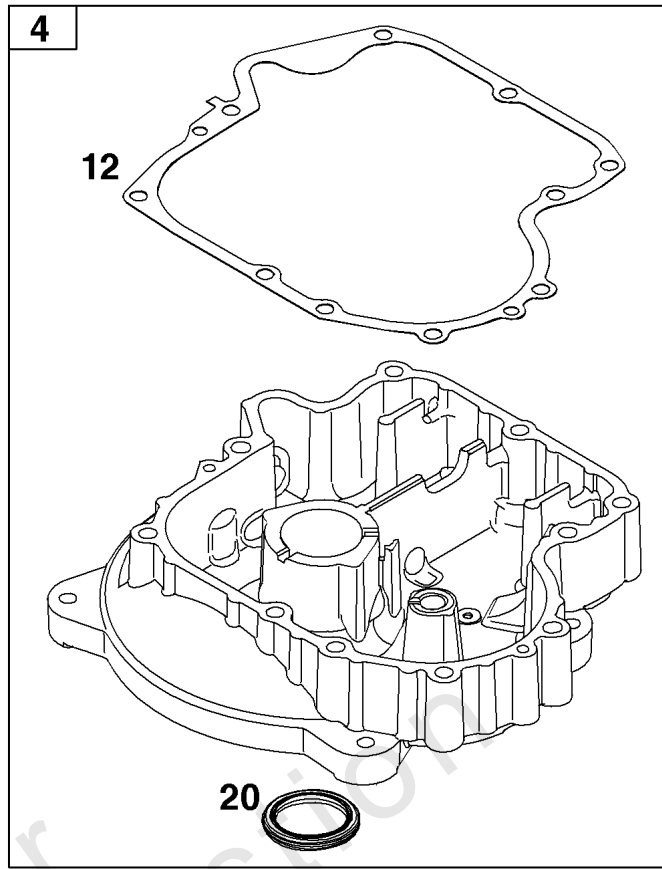

Not For
Reproduction

Crankcase Cover/Sump and Lubrication Group

REF NO	PART NO	QTY	DESCRIPTION
4	697106	1	SUMP, Engine
12	697110	1	GASKET, Crankcase
15	690946	1	PLUG, Oil Drain
20	795387	1	SEAL, Oil -(PTO Side)
22	692125	10	SCREW -(Crankcase Cover/Sump)
43	691968	1	SLINGER, Governor/Oil
523	699908	1	DIPSTICK
524	691032	1	SEAL, O-Ring -(Dipstick Tube)
525	697085	1	TUBE, Dipstick
842	691031	1	SEAL, O-Ring -(Dipstick Cap)
847	790443	1	DIPSTICK/TUBE ASSEMBLY
850	100106	1	SEALANT, Liquid

Not For Reproduction