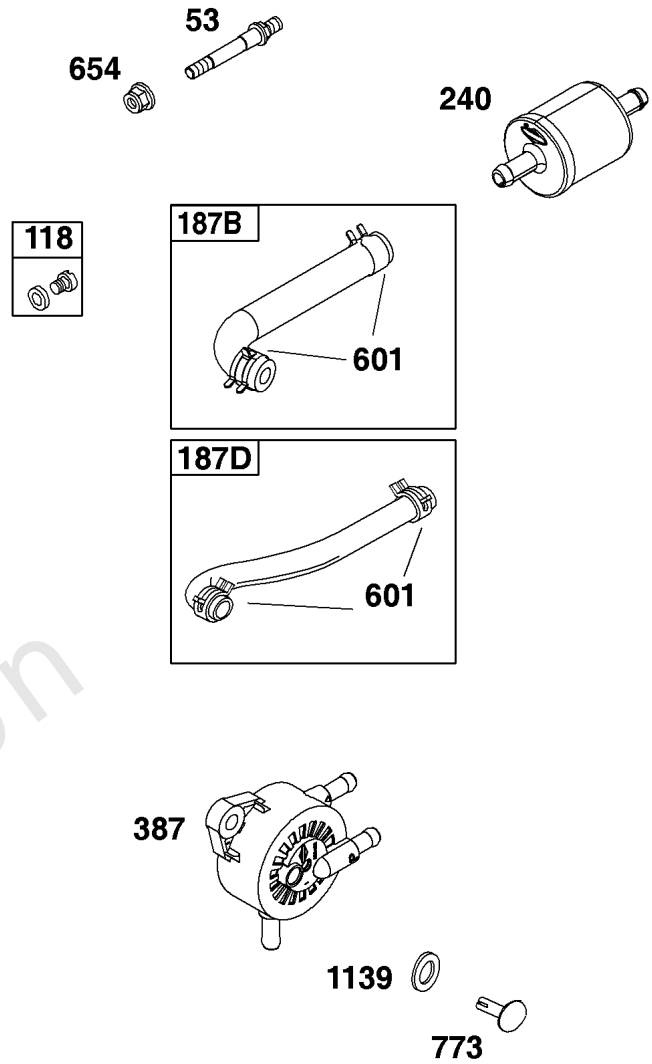

Carburetor and Fuel Supply Group

REF NO	PART NO	QTY	DESCRIPTION
51	-----	1	GASKET, Intake -(Part information located in Cylinder Head Group.)
53	591260	2	STUD -(Carburetor)
94	793610	1	KIT, Idle Mixture
95	690718	2	SCREW -(Throttle Valve)
98	695408	1	KIT, Idle Speed
104	694918	1	PIN, Float Hinge
105	696136	1	VALVE, Float Needle
108	698773	1	VALVE, Choke
117	791405	1	JET, Main -(Standard)
118	698788	1	JET, Main -(High Altitude)
121	796184	1	KIT, Carburetor Overhaul -(Service Kits may include extra parts not specific to this engine.)
125	593433	1	CARBURETOR
127	690727	1	PLUG, Welch
130	698774	1	VALVE, Throttle
131	698776	1	KIT, Throttle Shaft
133	694914	1	FLOAT, Carburetor
135	796400	1	TUBE, Fuel Transfer
137	698781	1	GASKET, Float Bowl
141	698778	1	KIT, Choke Shaft
187	791766	2	LINE, Fuel
187B	791805	1	LINE, Fuel
187D	791744	1	LINE, Fuel
217	695409	1	SPRING, Choke Return
240	84001895	1	FILTER, Fuel
276	695410	1	WASHER, Sealing
387	808656	1	PUMP, Fuel
601	791850	6	CLAMP, Hose
617	-----	1	SEAL, O-Ring -(Part information located in Cylinder Head Group.)
633	699813	1	SEAL, Choke/Throttle Shaft
633A	690998	1	SEAL, Choke/Throttle Shaft
634	698779	1	SPRING/SEAL ASSEMBLY
654	690958	2	NUT -(Carburetor)
773	796448	2	RETAINER
947	596038	1	SOLENOID, Fuel
975	699502	1	BOWL, Float
1127	695407	2	SCREW -(Float Bowl) (Float Bowl to Carburetor Body)
1139	796449	2	WASHER
1266	-----	1	SEAL, O-Ring -(Part information located in Blower Housing and Air Cleaner Group.)