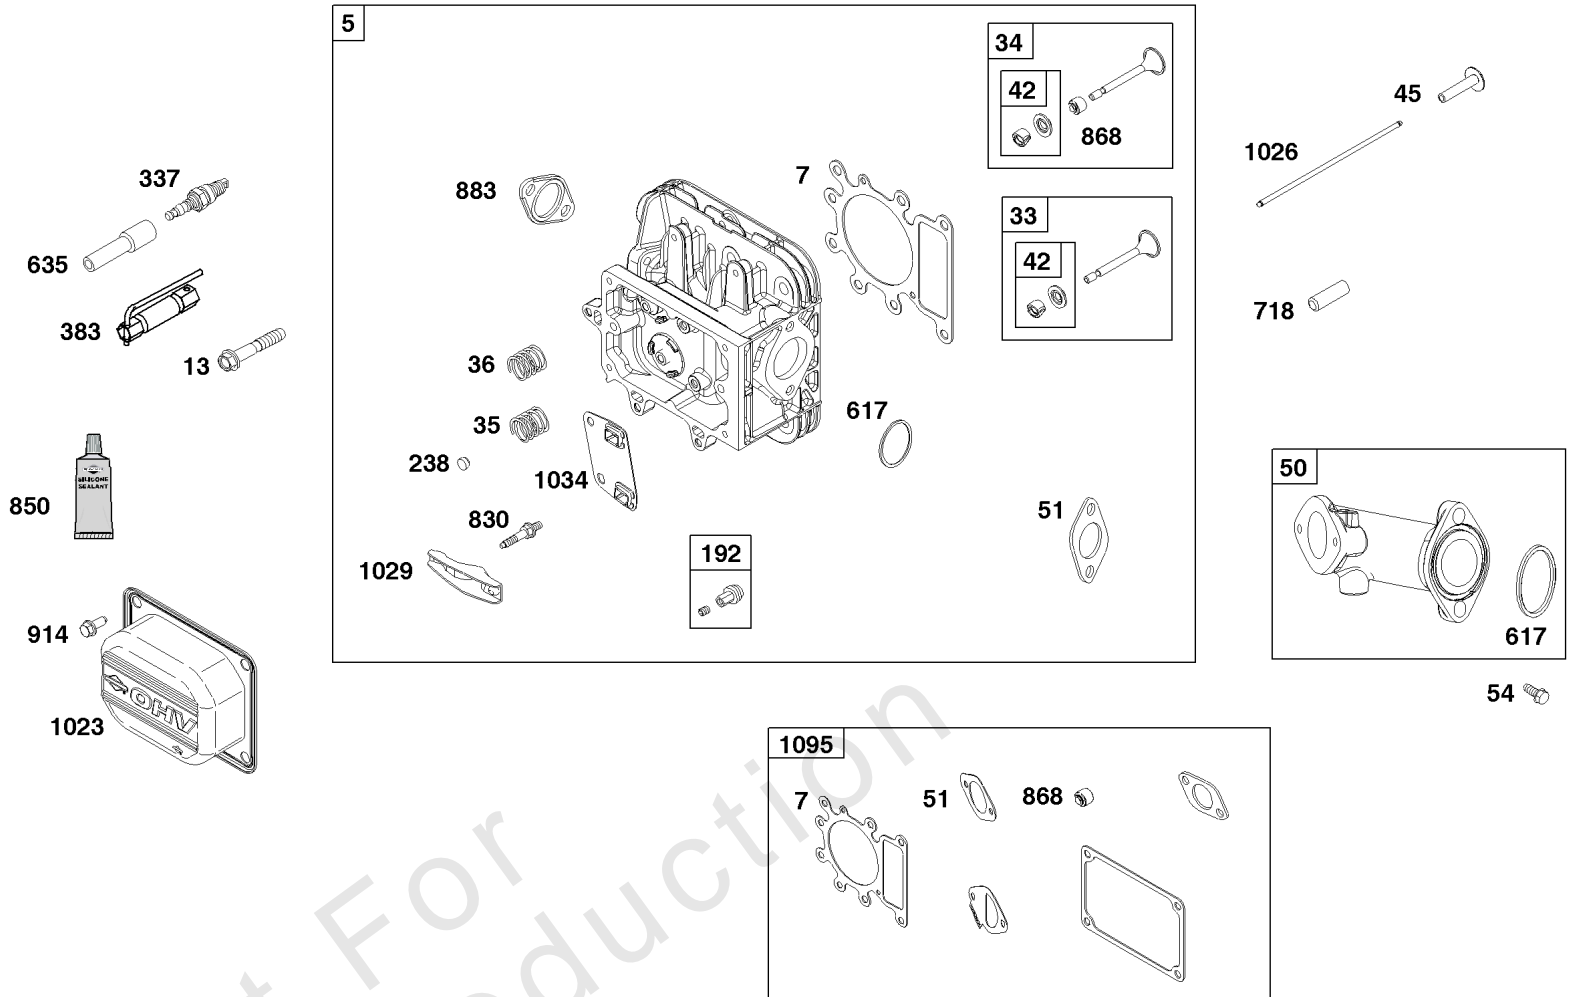

Not For
Reproduction

Cylinder Head Group

REF NO	PART NO	QTY	DESCRIPTION
5	796183	1	HEAD, Cylinder
7	273280S	1	GASKET, Cylinder Head
13	690360	6	SCREW -(Cylinder Head)
33	792868	1	VALVE, Exhaust
34	791935	1	VALVE, Intake
35	691279	2	SPRING, Valve -(Intake)
36	691279	2	SPRING, Valve -(Exhaust)
42	499586	2	KEEPER, Valve
45	690564	2	TAPPET, Valve
50	592845	1	MANIFOLD, Intake
51	692137	1	GASKET, Intake
54	691148	2	SCREW -(Intake Manifold)
192	691986	2	ADJUSTER, Rocker Arm
238	691843	2	CAP, Valve
337	555737	1	PLUG, Spark
383	19576S	1	WRENCH, Spark Plug
617	692138	1	SEAL, O-Ring -(Intake Manifold)
635	691909	1	BOOT, Spark Plug
718	690959	2	PIN, Locating
830	691095	2	STUD, Rocker Arm
850	-----	1	SEALANT, Liquid -(Part information located in Crankcase Cover/Sump and Lubrication Group.)
868	690968	1	SEAL, Valve
883	-----	1	GASKET, Exhaust -(Part information located in Exhaust Group.)
914	691108	4	SCREW -(Rocker Cover)
1023	797421	1	COVER, Rocker
1026	697394	1	ROD, Push -(Intake)
1026	794573	1	ROD, Push -(Exhaust)
1029	691751	2	ARM, Rocker
1034	690822	1	GUIDE, Push Rod
1095	796189	1	GASKET SET, Valve -(Service Kits may include extra parts not specific to this engine.)