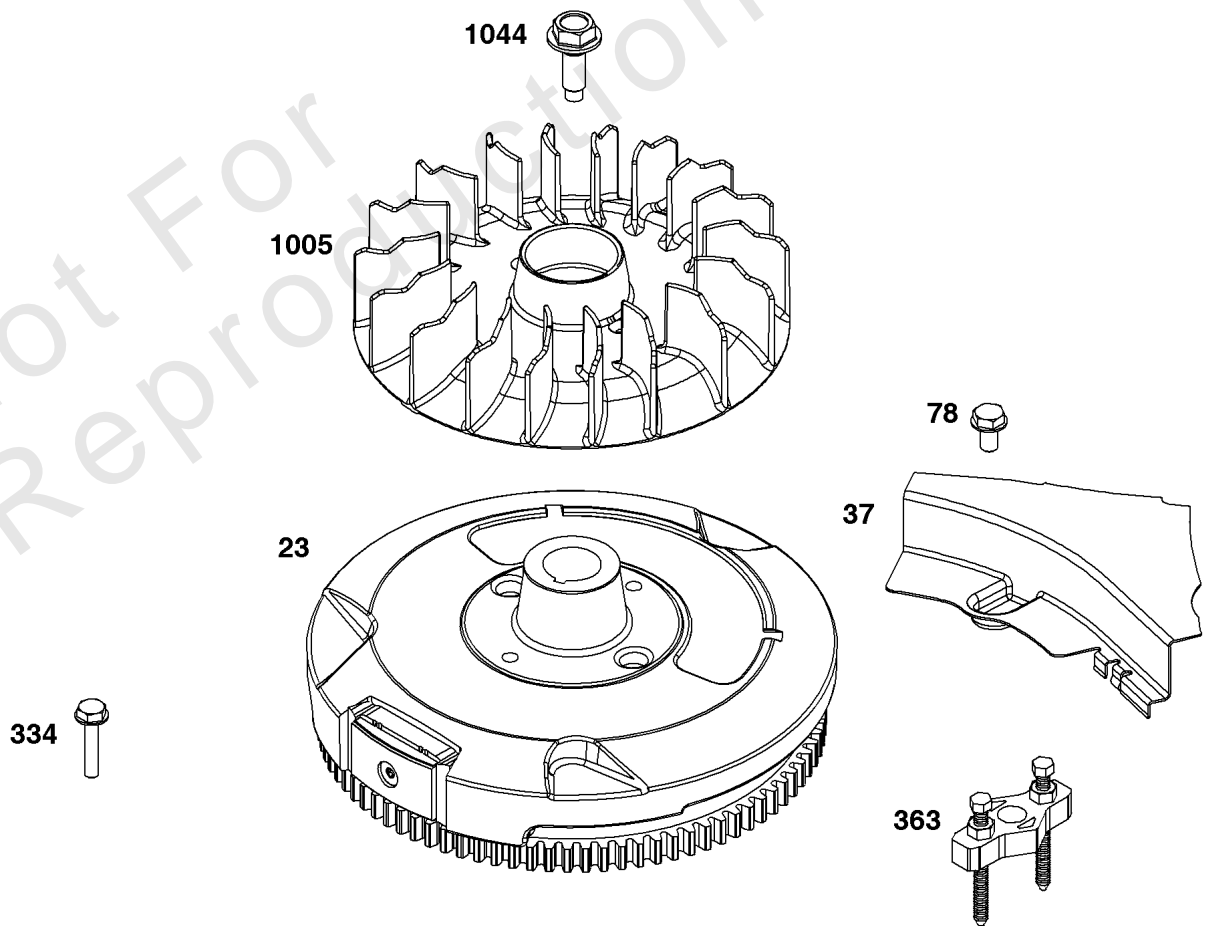

Exhaust Group

REF NO	PART NO	QTY	DESCRIPTION
81	691178	1	LOCK, Muffler Screw
300	795997	1	MUFFLER
613	691416	2	SCREW -(Muffler)
613B	690297	1	SCREW -(Regulator) (Muffler)
676	795036	1	DEFLECTOR, Muffler
677	690661	4	SCREW -(Muffler Deflector)
823	698941	2	SCREW -(Muffler Adapter)
864	796002	1	ADAPTER, Muffler
883	692236	1	GASKET, Exhaust

Not For Reproduction