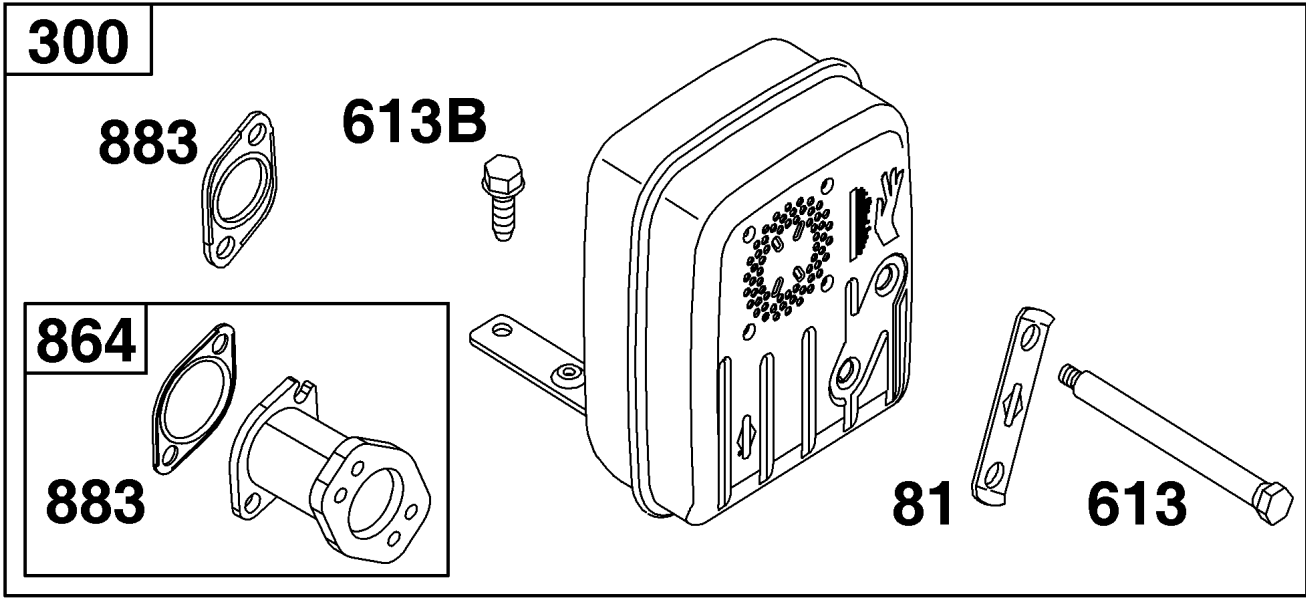

Cylinder Head Group

REF NO	PART NO	QTY	DESCRIPTION
5	796183	1	HEAD, Cylinder
7	273280S	1	GASKET, Cylinder Head
13	690360	6	SCREW -(Cylinder Head)
33	792868	1	VALVE, Exhaust
34	791935	1	VALVE, Intake
35	691279	2	SPRING, Valve -(Intake)
36	691279	2	SPRING, Valve -(Exhaust)
42	499586	2	KEEPER, Valve
45	690564	2	TAPPET, Valve
50	592845	1	MANIFOLD, Intake
51	692137	1	GASKET, Intake
54	691148	2	SCREW -(Intake Manifold)
192	691986	2	ADJUSTER, Rocker Arm
238	691843	2	CAP, Valve
337	555737	1	PLUG, Spark
383	19576S	1	WRENCH, Spark Plug
617	692138	1	SEAL, O-Ring -(Intake Manifold)
635	691909	1	BOOT, Spark Plug
718	690959	2	PIN, Locating
830	691095	2	STUD, Rocker Arm
850	-----	1	SEALANT, Liquid -(Part information located in Crankcase Cover/Sump and Lubrication Group.)
868	690968	1	SEAL, Valve
883	-----	1	GASKET, Exhaust -(Part information located in Exhaust Group.)
914	691108	4	SCREW -(Rocker Cover)
1023	797421	1	COVER, Rocker
1026	697394	1	ROD, Push -(Intake)
1026	794573	1	ROD, Push -(Exhaust)
1029	691751	2	ARM, Rocker
1034	690822	1	GUIDE, Push Rod
1095	796189	1	GASKET SET, Valve -(Service Kits may include extra parts not specific to this engine.)

Not For
Reproduction