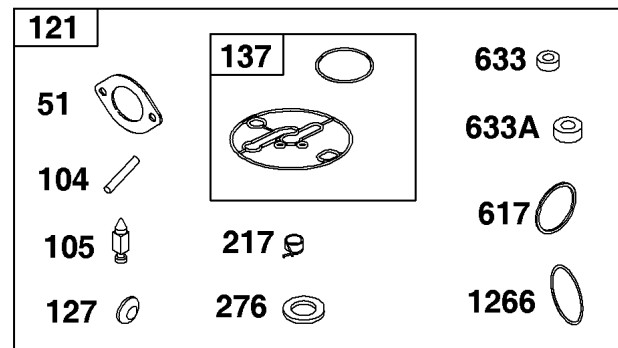

Carburetor and Fuel Supply Group

REF NO	PART NO	QTY	DESCRIPTION
51	-----	1	GASKET, Intake -(Part information located in Cylinder Head Group.)
53	591260	2	STUD -(Carburetor)
94	793610	1	KIT, Idle Mixture
95	690718	2	SCREW -(Throttle Valve)
98	695408	1	KIT, Idle Speed
104	694918	1	PIN, Float Hinge
105	696136	1	VALVE, Float Needle
108	698773	1	VALVE, Choke
117	791405	1	JET, Main -(Standard)
118	698788	1	JET, Main -(High Altitude)
121	796184	1	KIT, Carburetor Overhaul -(Service Kits may include extra parts not specific to this engine.)
125	593433	1	CARBURETOR
127	690727	1	PLUG, Welch
130	698774	1	VALVE, Throttle
131	698776	1	KIT, Throttle Shaft
133	694914	1	FLOAT, Carburetor
135	796400	1	TUBE, Fuel Transfer
137	698781	1	GASKET, Float Bowl
141	698778	1	KIT, Choke Shaft
187	791766	2	LINE, Fuel
187B	791805	1	LINE, Fuel
187D	791744	1	LINE, Fuel
217	695409	1	SPRING, Choke Return
240	84001895	1	FILTER, Fuel
276	695410	1	WASHER, Sealing
387	808656	1	PUMP, Fuel
601	791850	6	CLAMP, Hose
617	-----	1	SEAL, O-Ring -(Part information located in Cylinder Head Group.)
633	699813	1	SEAL, Choke/Throttle Shaft
633A	690998	1	SEAL, Choke/Throttle Shaft
634	698779	1	SPRING/SEAL ASSEMBLY
654	690958	2	NUT -(Carburetor)
773	796448	2	RETAINER
947	596038	1	SOLENOID, Fuel
975	699502	1	BOWL, Float
1127	695407	2	SCREW -(Float Bowl) (Float Bowl to Carburetor Body)
1139	796449	2	WASHER
1266	-----	1	SEAL, O-Ring -(Part information located in Blower Housing and Air Cleaner Group.)