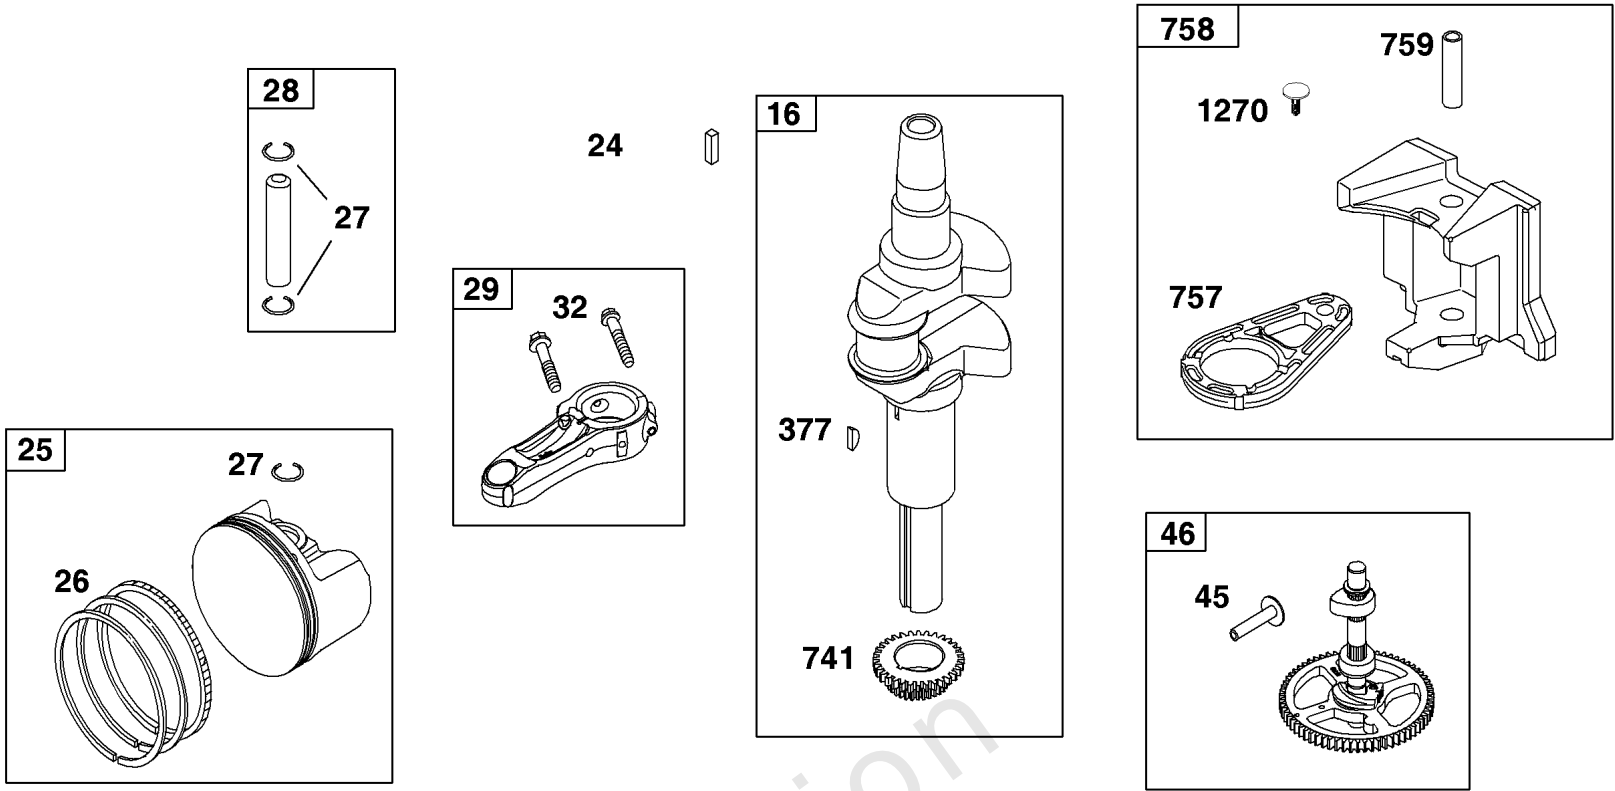

Not For
Reproduction

Crankshaft Group

REF NO	PART NO	QTY	DESCRIPTION
16	593417	1	CRANKSHAFT
24	591757	1	KEY, Flywheel
25	595053	1	PISTON ASSEMBLY
25	595054	1	PISTON ASSEMBLY -(.020 Oversize)
26	797011	2	SET, Ring
26	792643	1	SET, Ring -(.020 Oversize)
27	698469	1	LOCK, Piston Pin
28	84002062	1	PIN, Piston
29	791633	1	ROD, Connecting
32	791118	2	SCREW -(Connecting Rod)
377	691639	1	KEY, Timing
45	690564	2	TAPPET, Valve -(Part information located in Cylinder Head Group.)
46	793880	1	CAMSHAFT
741	697128	1	GEAR, Timing
757	793242	2	LINK, Counterweight
758	593418	1	COUNTERWEIGHT
759	697392	2	PIN, Counterweight
1270	793243	1	PLUG, AVS Counterweight