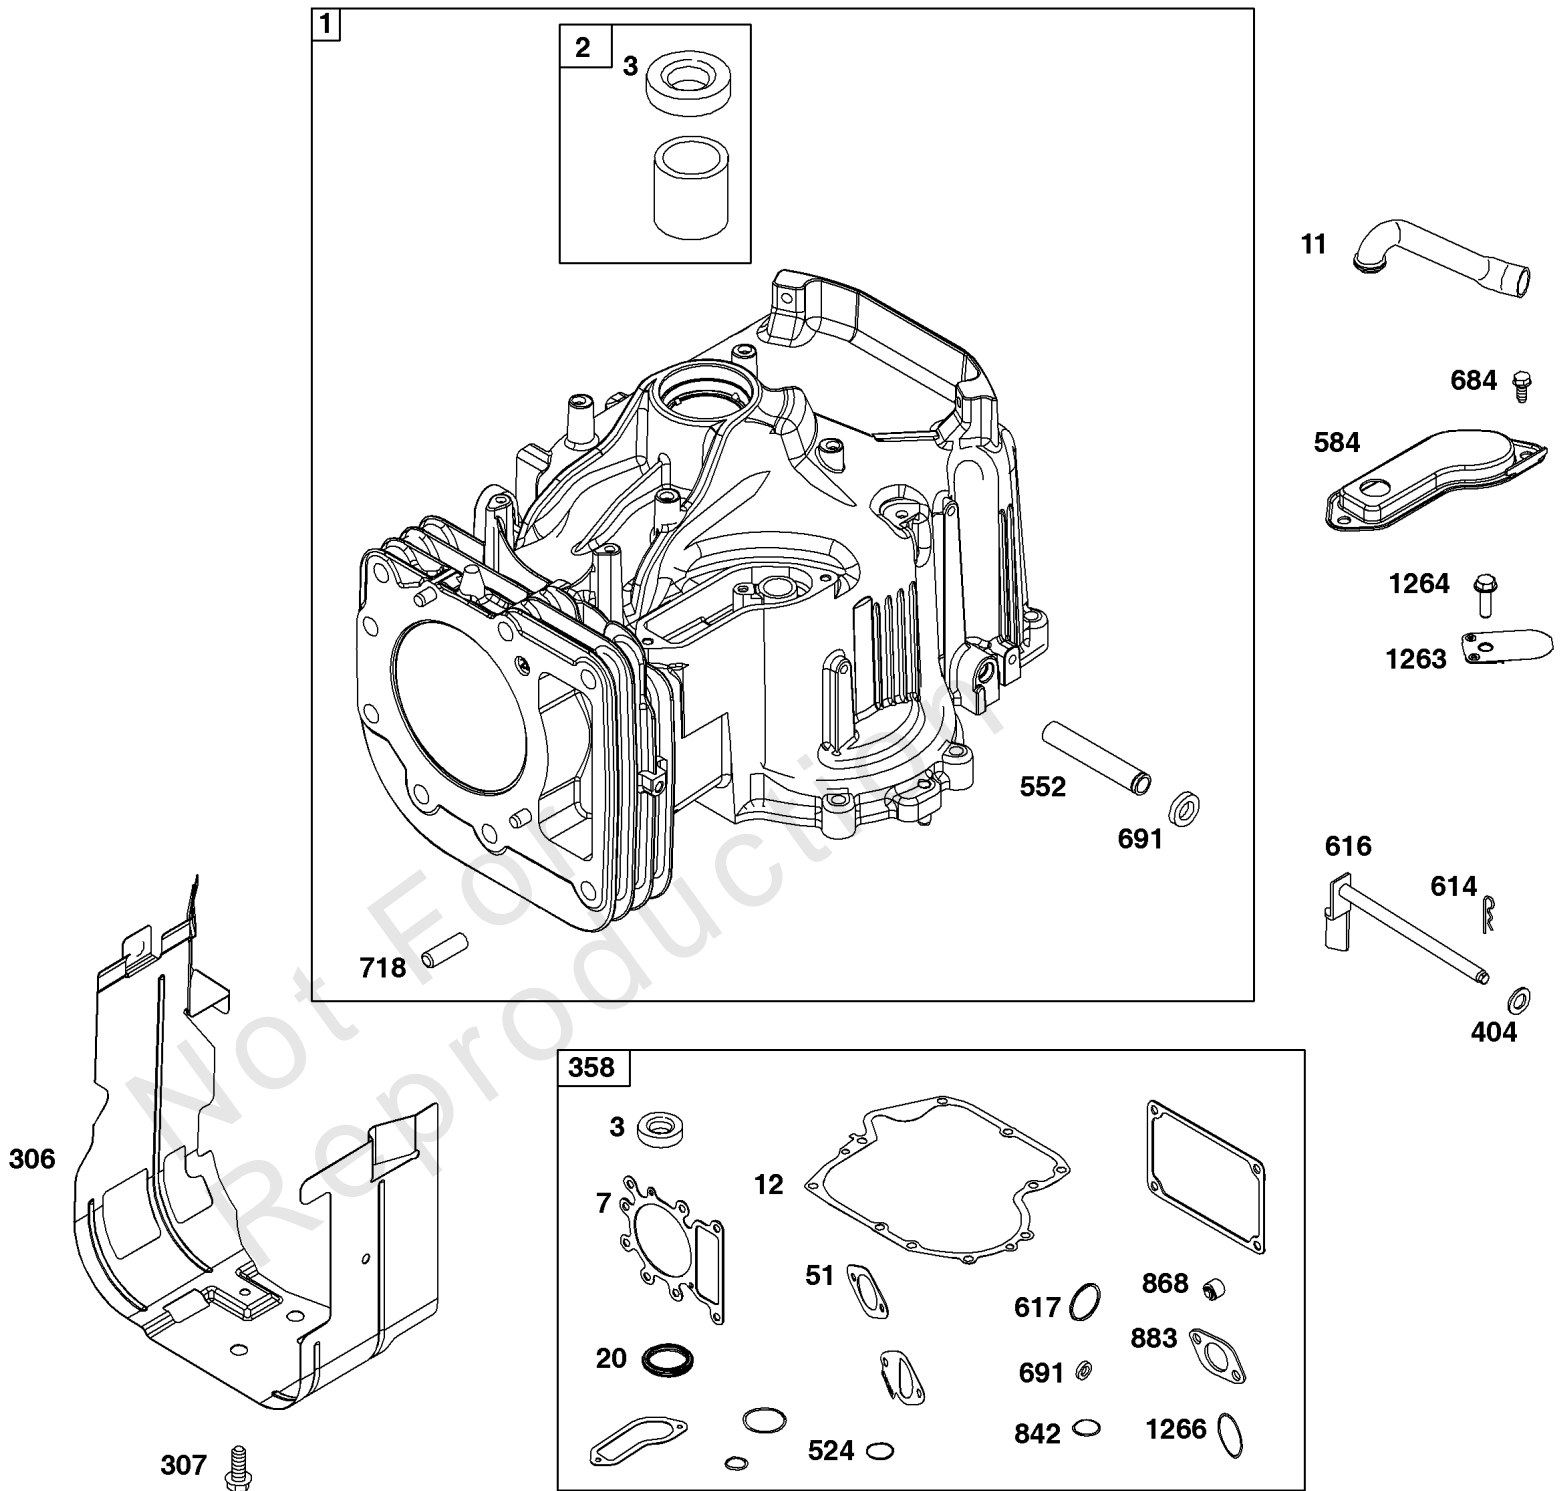

## Crankshaft Group

REF NO	PART NO	QTY	DESCRIPTION
16	593417	1	CRANKSHAFT
24	591757	1	KEY, Flywheel
25	595053	1	PISTON ASSEMBLY
25	595054	1	PISTON ASSEMBLY -(.020 Oversize)
26	797011	2	SET, Ring
26	792643	1	SET, Ring -(.020 Oversize)
27	698469	1	LOCK, Piston Pin
28	84002062	1	PIN, Piston
29	791633	1	ROD, Connecting
32	791118	2	SCREW -(Connecting Rod)
377	691639	1	KEY, Timing
45	690564	2	TAPPET, Valve -(Part information located in Cylinder Head Group.)
46	793880	1	CAMSHAFT
741	697128	1	GEAR, Timing
757	793242	2	LINK, Counterweight
758	593418	1	COUNTERWEIGHT
759	697392	2	PIN, Counterweight
1270	793243	1	PLUG, AVS Counterweight